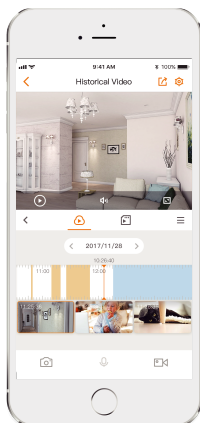

4K UHD Video

Picture-perfect detail and color

AI Smart Detection

Quickly find human/vehicle/animal targets in you home

Smart Color Night Vision

Support four-mode night vision for clear-as day clarity even in pitch dark

Supports Cloud Storage or Micro SD card (up to 256GB)

Alarm Notification

Sends instant motion-activated alerts to your mobile phone

IP66

Weatherproof from dust and water

Stay close with what you care

With Cloud service, you will have access to what you care as long as Internet is available. You can record daily or motion videos on Cloud and play back anytime anywhere.

Specifications

Camera

1/2.8" 8 Megapixel Progressive CMOS
4K (3840 x 2160)
B/W Night Vision: 30m(98ft) Distance
Color Night Vision: 20m(66ft) Distance
2.8mm/3.6mm Fixed Lens
Field of View: 2.8mm: 107° (H), 56° (V), 127° (D)
3.6mm: 84° (H), 47° (V), 97° (D)